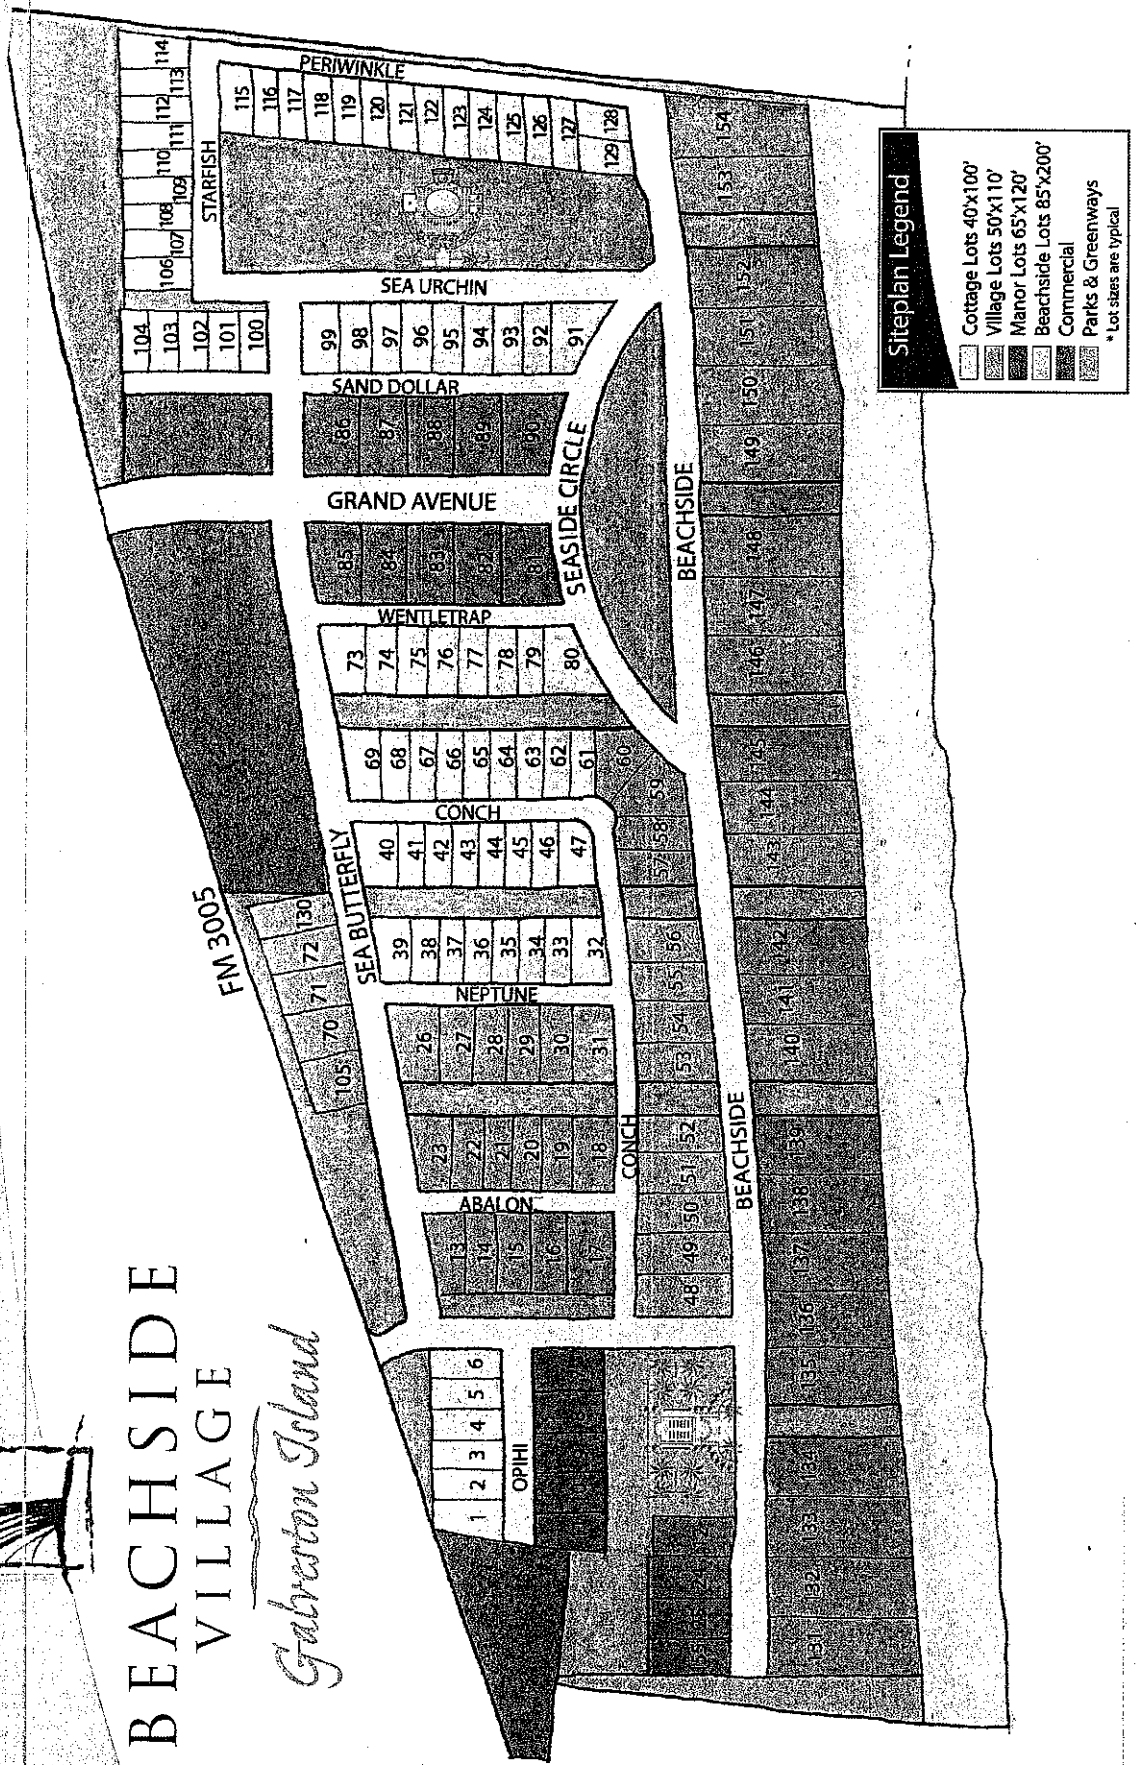

Available Homesites

BEACHSIDE VILLAGE

Gabreston Island

Siteplan Legend

- Cottage Lots 40'x100'
- Village Lots 50'x110'
- Manor Lots 65'x120'
- Beachside Lots 85'x200'
- Commercial
- Parks & Greenways

* Lot sizes are typical